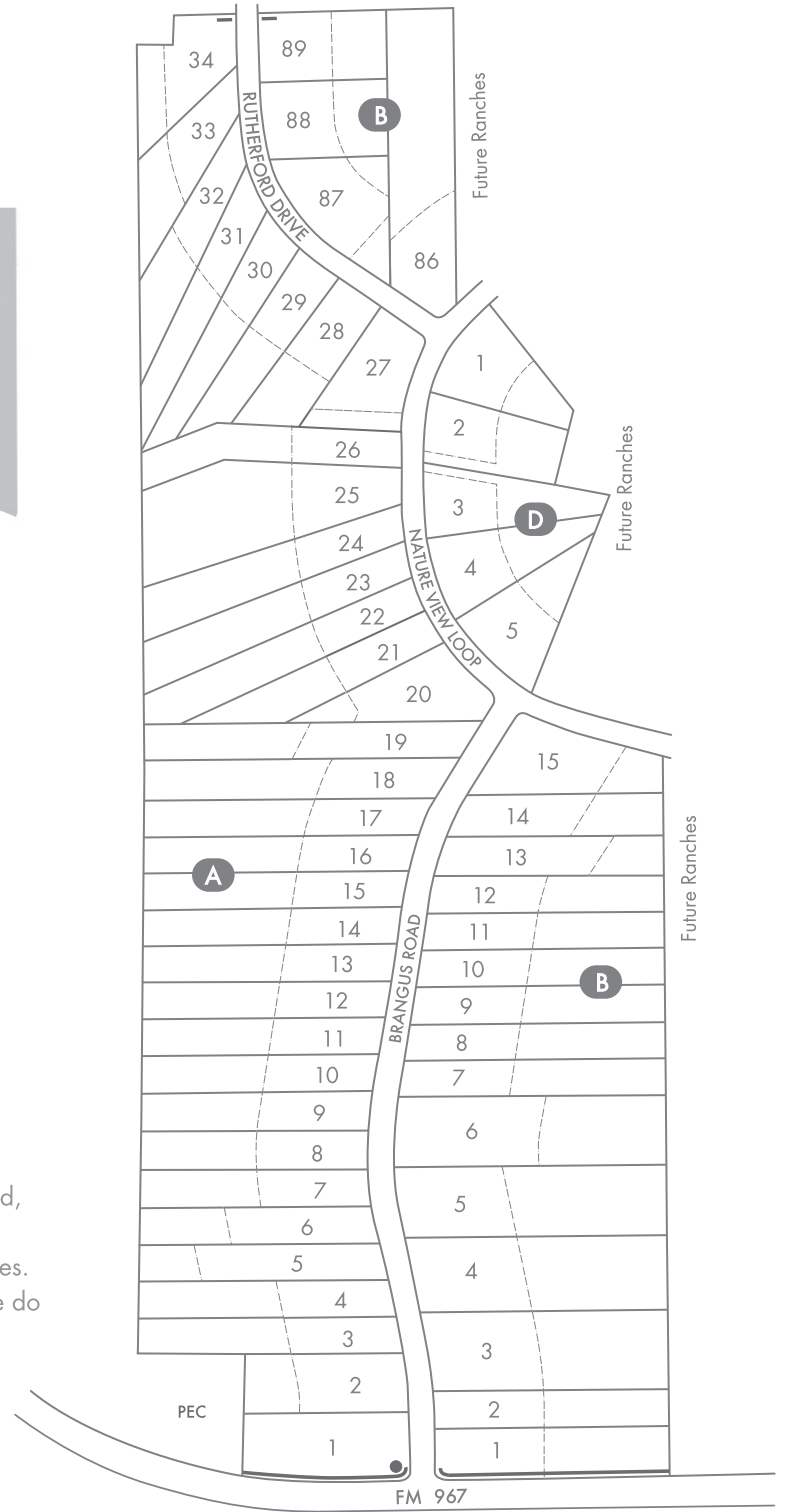

RUTHERFORD WEST PHASE ONE

HOMESITES In Rutherford West

Rutherford West is master-planned to stay balanced with nature as it grows. Out of the 58 existing home sites, 51 acres of the land have been left as undisturbed, open green space. The remaining 530 acres of the development are 80 ranches ranging from 4 to 19 acres. As we determine the land plan for Rutherford West, we do so with an eye to preserving the land and the history we all love.

www.greenbuildersinc.com

*Master plan subject to change without notice. 12.29.08