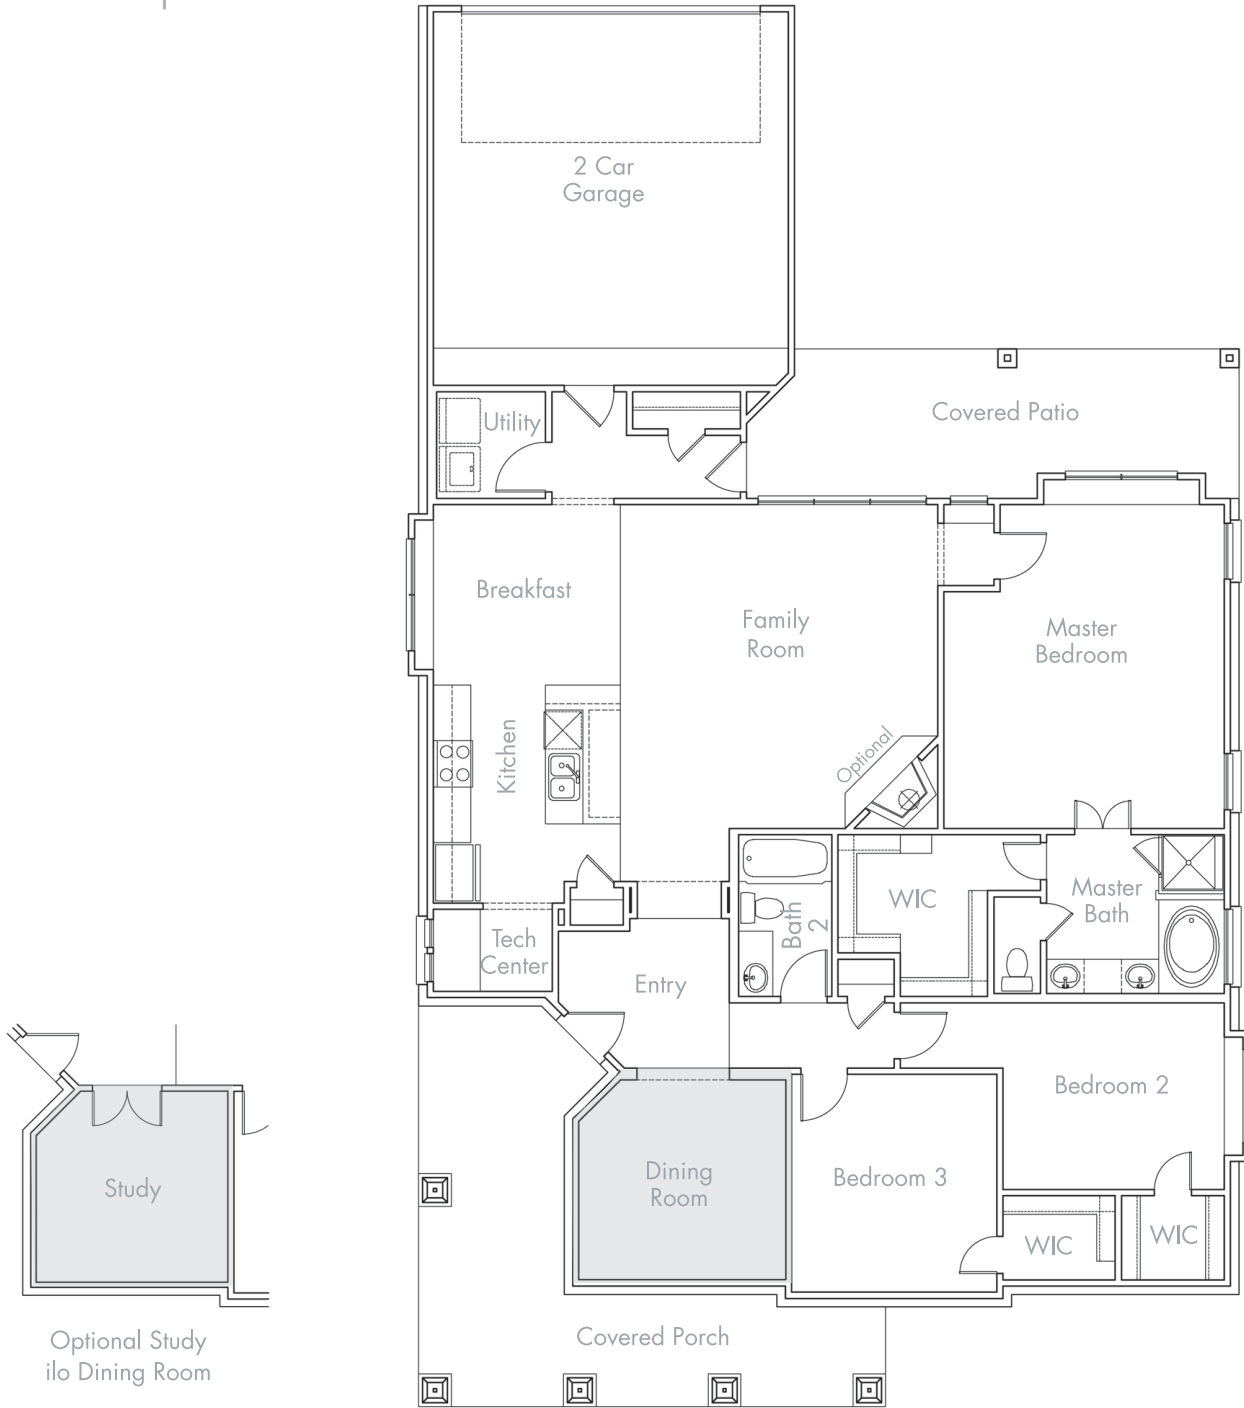

THE BAYBERRY  
1863 sq.ft.

[www.greenbuildersinc.com](http://www.greenbuildersinc.com)

\*All square footages are approximate. Green Builders reserves the right to revise specifications and dimensions without notice. Flooring, appliances, room sizes, ceilings and exteriors may vary. Elevations are artist renderings only. ©2009 The Harder Organization. 01.17.10

Efficient

Healthy

Comfortable

Attractive

ELEVATION A

ELEVATION B

ELEVATION C